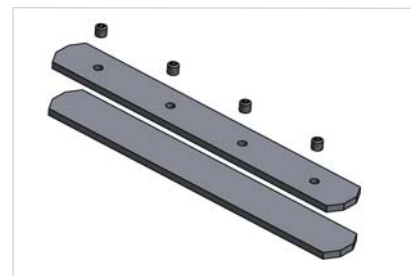

Fabric frame profiles
TS R - Series

5,85 £/m

9,20 £/m

7,48 £/m

10,12 £/m

corner bracket
for TS R 20

1,06 £/ YUW

corner bracket for
TS R 30, TS R 40

1,80 £/ YUW

connector for
TS R 20

2,13 £/ YUW

TS RV 4

connector for
TS R 30, TS R 35, TS R 40

3,61 £/ YUW

Installation instructions...