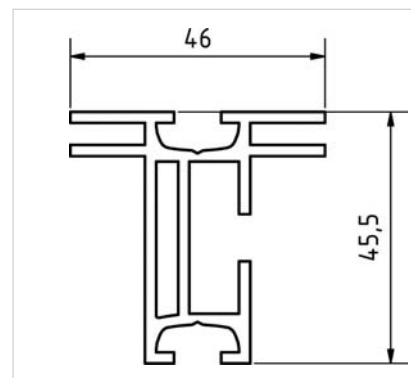

TS R 40

10,12 £/m