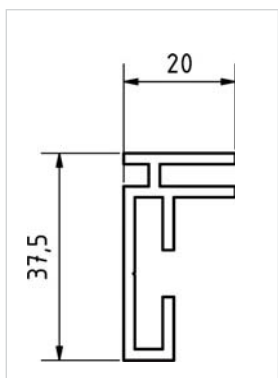

Fabric frame profiles
TS R - Series

TS R 20

5,85 £/m