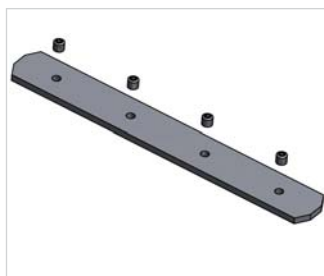

10,12 £/m

TS RV 1

corner bracket  
for TS R 20

1,06 £/ YUW

TS RV 2

corner bracket for  
TS R 30, TS R 40

1,80 £/ YUW

TS RV 3