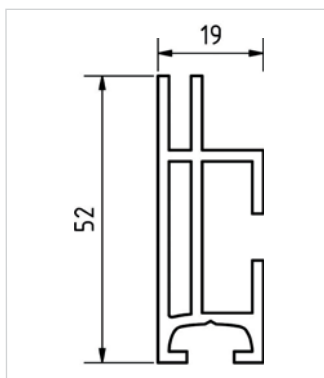

TS R 35

7,48 £/m