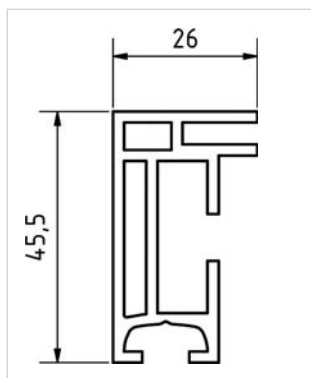

TS R 30

9,20 £/m