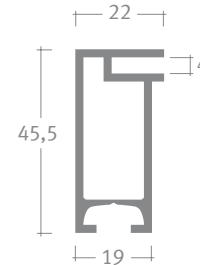

TS P 4

TS P 5

TS P 6

TS P 46

TS P 47

Tension profiles

TS P 25

TS P 45

RR 8

All fabric tension and retainer profiles can be combined with standard MODUL profile series. Profile lengths of up to 6m possible. Special lengths and colours are available upon request.

MODUL International
Exhibition Design Systems GmbH
Sperberweg 4
41468 Neuss
Germany
tel + 49 (0) 21 31 - 93 89 - 0
fax + 49 (0) 21 31 - 93 89 99
info@modul-int.com