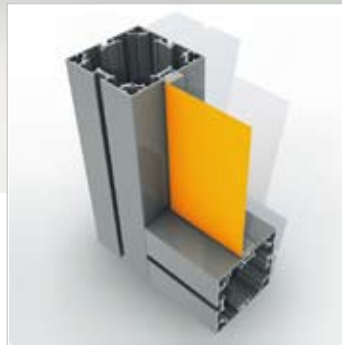

Fabric profiles

State of the Art - create eye-catching silhouettes and spectacular sculptures with a minimum range of components.

Transparency wins

MODUL's fabric tension and retainer system components: Suspended freely over the heads of the fabric banners transport printed and pictorial messages.

Printed fabrics for a higher communication

ation level and ambience ...

New trends call for higher technical features and that is why MODUL's newly developed fabric tension and retainer profiles are the perfect choice to make. Perfectly designed and immaculately constructed, they fulfil all functions within the exhibition and event industries. The use of fabrics leave no questions unanswered – accept the challenge.