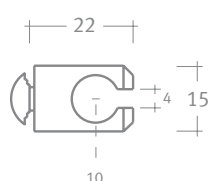

Fabric clips

TS 10