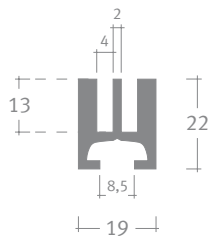

MODUL's range of fabric tension and retainer profiles offer an endless compilation of printed textile possibilities.

MODUL fabric tension and retainer profiles

Silicon retainer profiles

TS P 1