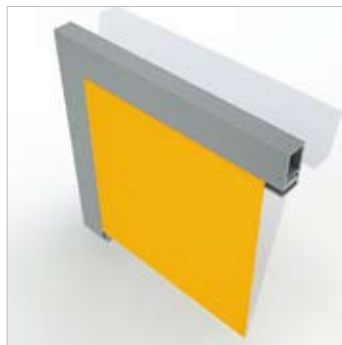

Fabric profiles

State of the Art - create eye-catching silhouettes and spectacular sculptures with a minimum range of components.

Transparency wins

MODUL's fabric tension and retainer system components: Suspended freely over the heads of the fabric banners transport printed and pictorial messages.

Printed fabrics for a higher communication

ation level and ambience ...

New trends call for higher technical features and that is why MODUL's newly developed fabric tension and retainer profiles are the perfect choice to make. Perfectly designed and immaculately constructed, they fulfil all functions within the exhibition and event industries. The use of fabrics leave no questions unanswered – accept the challenge.