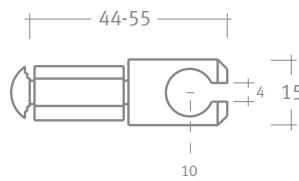

RR 8

All fabric tension and retainer profiles can be combined with standard MODUL profile series. Profile lengths of up to 6m possible. Special lengths and colours are available upon request.

MODUL International
Exhibition Design Systems GmbH
Sperberweg 4
41468 Neuss
Germany
tel + 49 (0) 21 31 - 93 89 - 0
fax + 49 (0) 21 31 - 93 89 99
info@modul-int.com