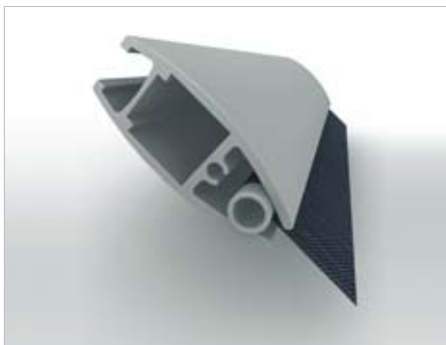

Fabric profiles

State of the Art - create eye-catching silhouettes and spectacular sculptures with a minimum range of components.

Transparency wins

MODUL's fabric tension and retainer system components: Suspended freely over the heads of the fabric banners transport printed and pictorial messages.

Printed fabrics for a higher communication

ation level and ambience ...

New trends call for higher technical features and that is why MODUL's newly developed fabric tension and retainer profiles are the perfect choice to make. Perfectly designed and immaculately constructed, they fulfil all functions within the exhibition and event industries. The use of fabrics leave no questions unanswered – accept the challenge.